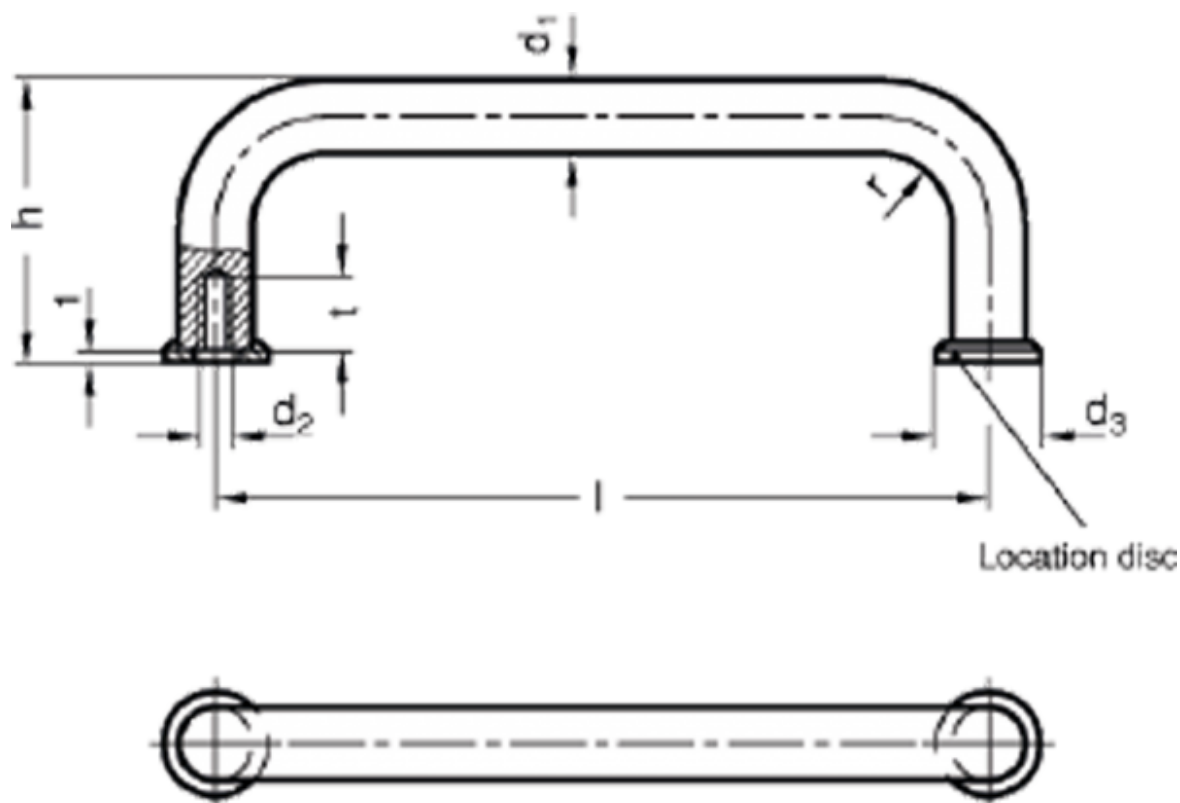

Data Sheet

Article number: 2042516200BT

Description: E+G U-handle GN 425-16-200-BT

Measures

$d_1 = 16$
 $d_2 = M6$
 $d_3 =$
 $h = 59$
 $l = 200$
 $r = 18$
 $t = 12$